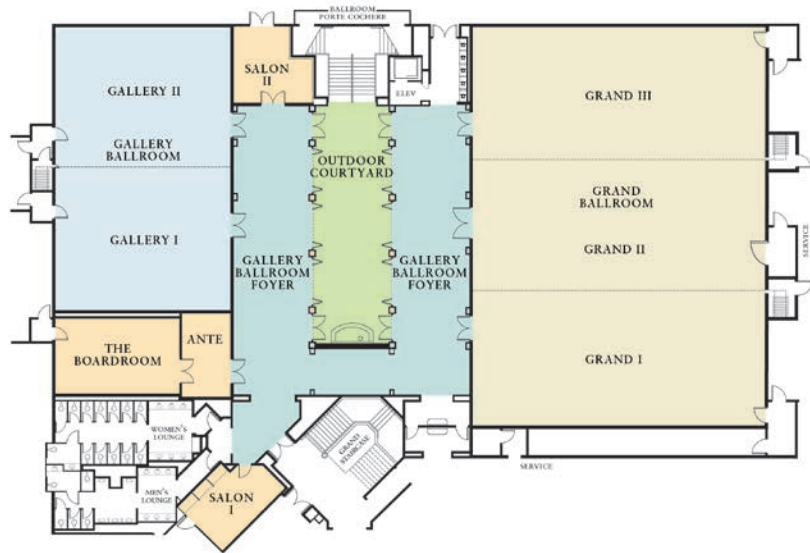

- ◇ 7,500-square-foot Grand Ballroom
- ◇ 3,200-square-foot Gallery Ballroom
- ◇ Pre-function Ballroom Courtyard
- ◇ Dedicated boardroom and four executive meeting suites
- ◇ Three oceanfront event lawns
- ◇ Executive business center and event concierge
- ◇ Three restaurants and a comfortable Lobby Lounge
- ◇ Audio-visual department
- ◇ Group transportation
- ◇ Local attractions and sightseeing
- ◇ Team-building activities

OUTDOOR LAWNS

- 1 - Seaview Lawn
- 2 - Studio Lawn South
- 3 - Pacific Lawn
- 4 - Ocean Lawn

BALLROOMS

- 5 - Grand & Gallery Ballrooms

DINING

- 6 - The Loft
- 7 - Mosaic Patio
- 8 - Studio Garden
- 9 - Studio

	ROOM	SQ. FT. (APPROX.)	DIM.	CEILING	THEATER/ RECEPTION	C/R	RDS. OF 10	U/S	CONF	H/S	EXHIBITS (8X10)
INDOOR FUNCTION SPACE	GRAND BALLROOM	7,500	74x102	16	800	300	500	180	n/a	200	45
	GRAND I	2,500	74x34	16	260	96	200	60	n/a	65	15
	GRAND II	2,500	74x34	16	260	96	200	60	n/a	65	15
	GRAND III	2,500	74x34	16	260	96	200	60	n/a	65	15
	GALLERY BALLROOM	3,200	72x44	12	400	120	240	54	54	72	19
	GALLERY I	1,600	36x44	12	180	45	120	32	30	36	9
	GALLERY II	1,600	36x44	12	180	45	120	32	30	36	9
	THE BOARDROOM	590	19x31	10	n/a	n/a	n/a	n/a	14	n/a	n/a
	SALON I	400	16x25	10	30	12	20	n/a	14	n/a	n/a
	SALON II	250	16x16	10	20	12	10	n/a	10	n/a	n/a
	OUTDOOR COURTYARD	1,200	16x72	n/a	120	n/a	n/a	n/a	n/a	n/a	n/a
	GRAND FOYER	1,370	19x72	10.5	140	n/a	n/a	n/a	n/a	n/a	n/a
	GALLERY FOYER	1,370	19x72	10.5	140	n/a	n/a	n/a	n/a	n/a	n/a
	EXECUTIVE SUITES (4) (NOT SHOWN)	450	27x17	8	50	20	30	20	20	22	n/a
OUTDOOR FUNCTION SPACE	PACIFIC LAWN	4,500	n/a	n/a	300	n/a	300	n/a	n/a	n/a	n/a
	OCEAN LAWN	5,500	n/a	n/a	300	n/a	300	n/a	n/a	n/a	n/a
	SEAVIEW LAWN	5,300	38x140	n/a	200	n/a	200	n/a	n/a	n/a	n/a
	STUDIO LAWN	2,600	40x65	n/a	100	n/a	100	n/a	n/a	n/a	n/a