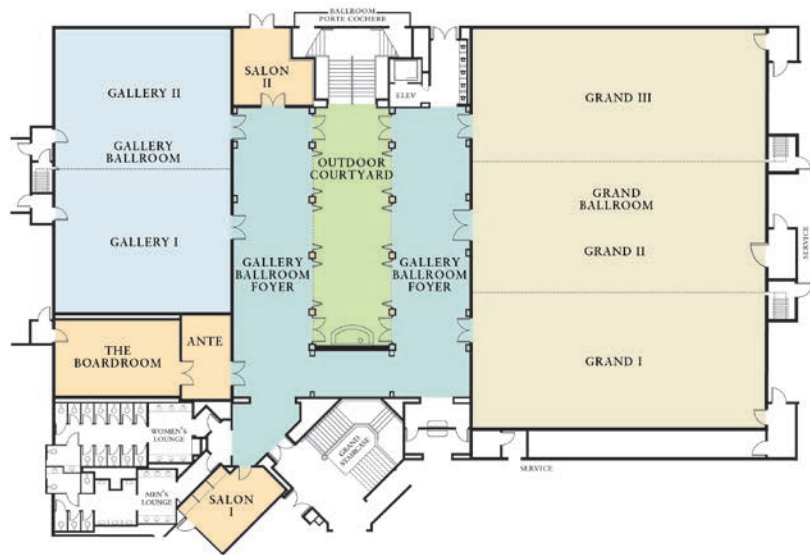

- ◆ 7,500-square-foot Grand Ballroom
- ◆ 3,200-square-foot Gallery Ballroom
- ◆ Pre-function Ballroom Courtyard
- ◆ Dedicated boardroom and four executive meeting suites
- ◆ Three oceanfront event lawns
- ◆ Executive business center and event concierge
- ◆ Three restaurants and a comfortable Lobby Lounge
- ◆ Audio-visual department
- ◆ Group transportation
- ◆ Local attractions and sightseeing
- ◆ Team-building activities

## BALLROOMS

- 5 - Grand & Gallery Ballrooms

## DINING

- 6 - The Loft
- 7 - Mosaic Patio
- 8 - Studio Garden
- 9 - Studio

	ROOM	SQ. FT. (APPROX.)	DIM.	CEILING	THEATER/ RECEPTION	C/R	RDS. OF 10	U/S	CONF	H/S	EXHIBITS (8X10)
INDOOR FUNCTION SPACE	GRAND BALLROOM	7,500	74x102	16	800	300	500	180	n/a	200	45
	GRAND I	2,500	74x34	16	260	96	200	60	n/a	65	15
	GRAND II	2,500	74x34	16	260	96	200	60	n/a	65	15
	GRAND III	2,500	74x34	16	260	96	200	60	n/a	65	15
	GALLERY BALLROOM	3,200	72x44	12	400	120	240	54	54	72	19
	GALLERY I	1,600	36x44	12	180	45	120	32	30	36	9
	GALLERY II	1,600	36x44	12	180	45	120	32	30	36	9
	THE BOARDROOM	590	19x31	10	n/a	n/a	n/a	n/a	14	n/a	n/a
	SALON I	400	16x25	10	30	12	20	n/a	14	n/a	n/a
	SALON II	250	16x16	10	20	12	10	n/a	10	n/a	n/a
	OUTDOOR COURTYARD	1,200	16x72	n/a	120	n/a	n/a	n/a	n/a	n/a	n/a
	GRAND FOYER	1,370	19x72	10.5	140	n/a	n/a	n/a	n/a	n/a	n/a
	GALLERY FOYER	1,370	19x72	10.5	140	n/a	n/a	n/a	n/a	n/a	n/a
	EXECUTIVE SUITES (4) (NOT SHOWN)	450	27x17	8	50	20	30	20	20	22	n/a
OUTDOOR FUNCTION SPACE	PACIFIC LAWN	4,500	n/a	n/a	300	n/a	300	n/a	n/a	n/a	n/a
	OCEAN LAWN	5,500	n/a	n/a	300	n/a	300	n/a	n/a	n/a	n/a
	SEAVIEW LAWN	5,300	38x140	n/a	200	n/a	200	n/a	n/a	n/a	n/a
	STUDIO LAWN	2,600	40x65	n/a	100	n/a	100	n/a	n/a	n/a	n/a