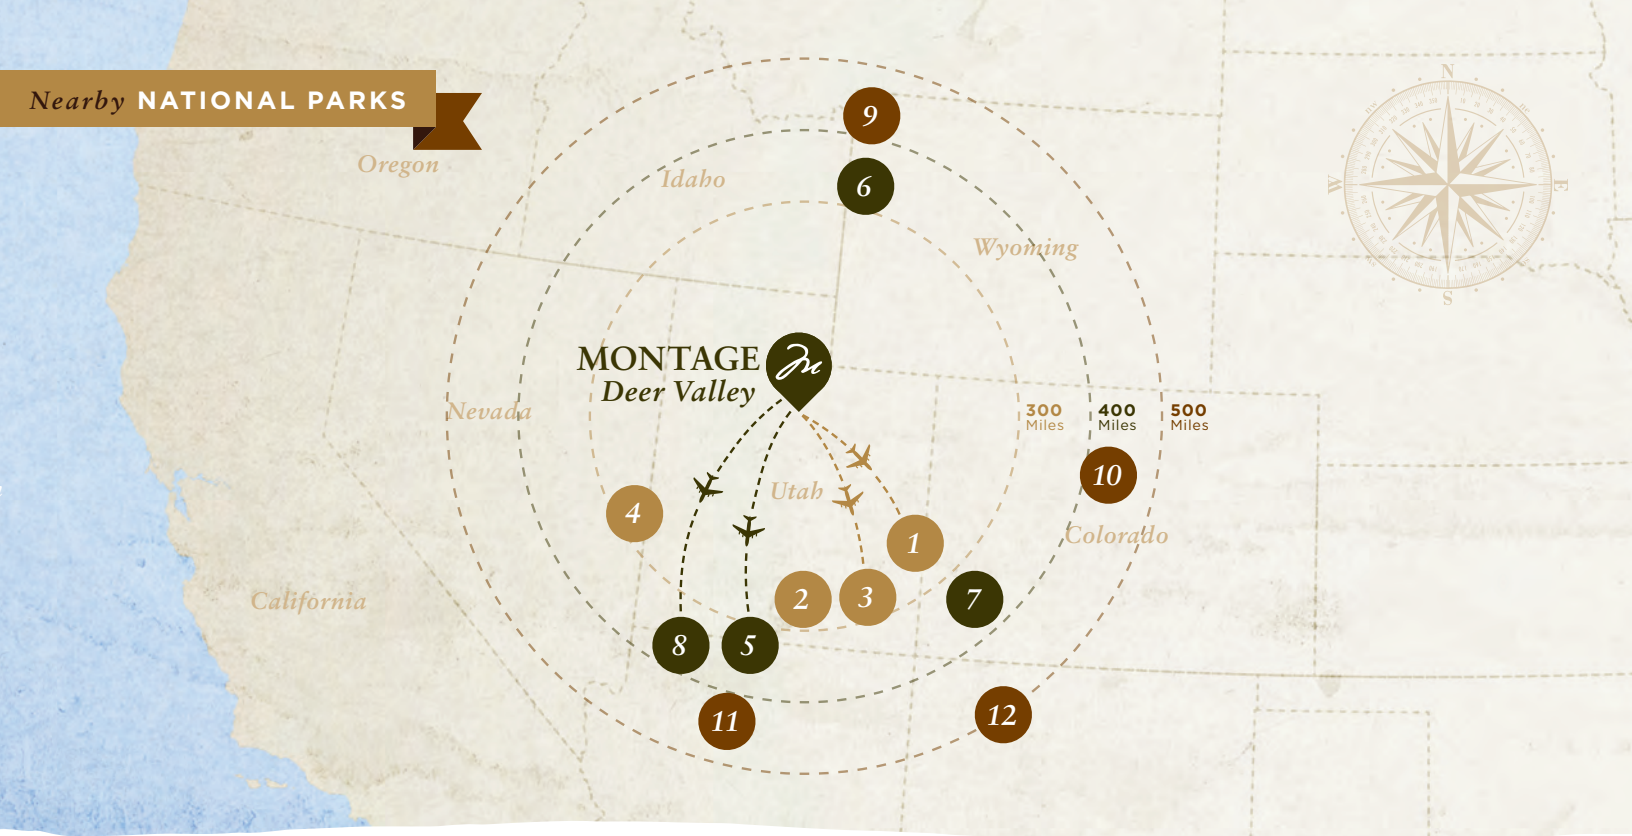

Nearby NATIONAL PARKS

- Within **300 MILES**
  of Montage Deer Valley
- Within **400 MILES**
  of Montage Deer Valley
- Within **500 MILES**
  of Montage Deer Valley

Montage

DEER VALLEY

9100 MARSAC AVENUE, P.O. BOX 4680, PARK CITY, UT 84060
(435) 604-1300

MONTAGEHOTELS.COM