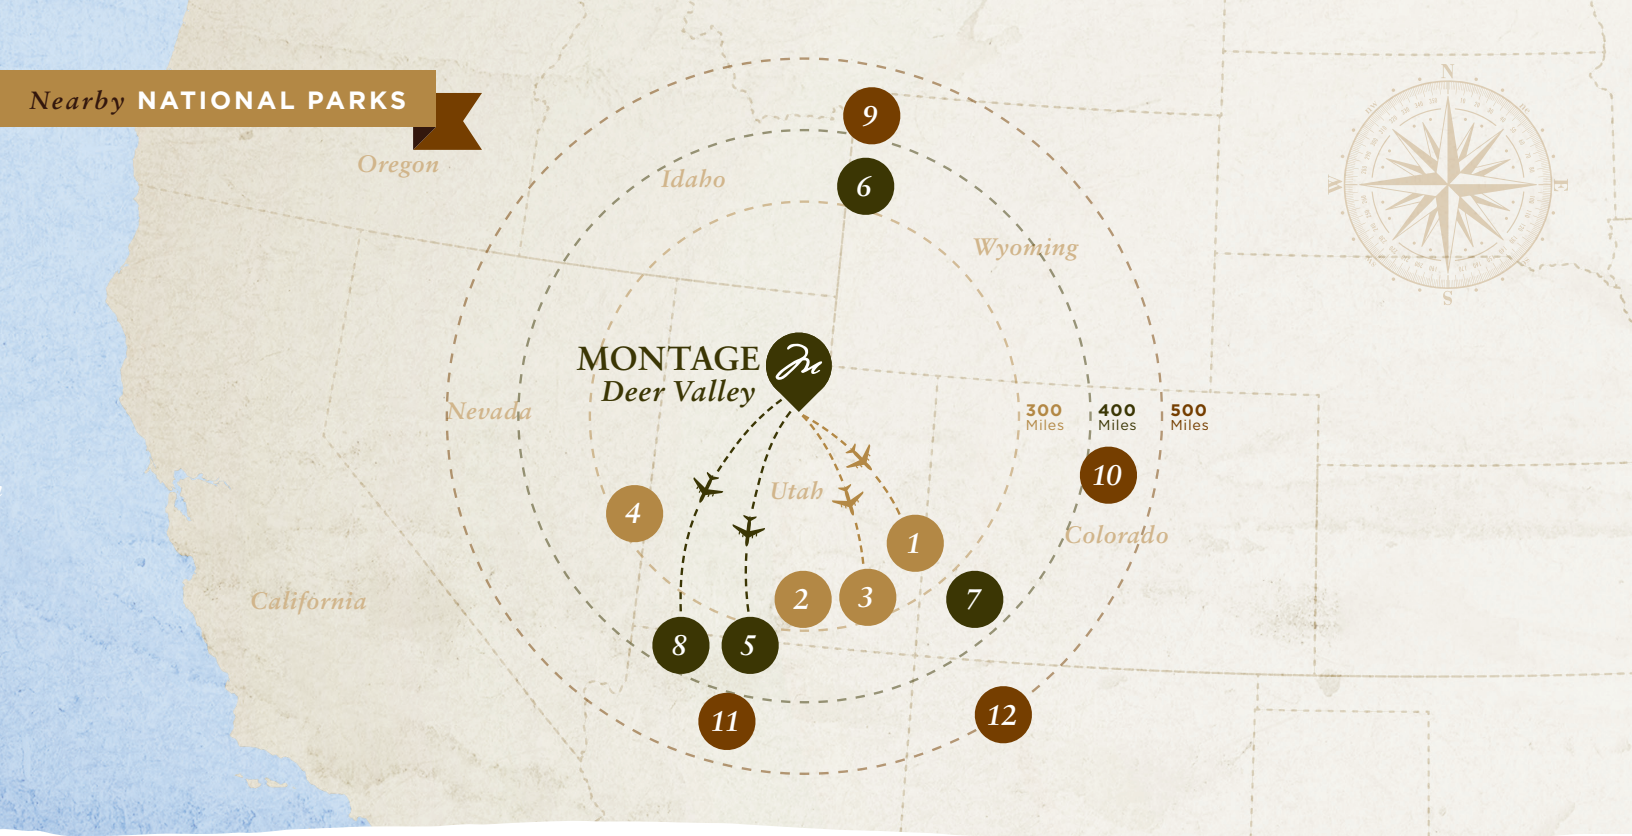

8 ZION
National Park

EXPEDITION TO

BRYCE CANYON

NATIONAL PARK

Up to seven guests may partake in a one-day hiking excursion to Bryce Canyon National Park where the rims of sandstone cliffs reveal unique formations of seventy million years in the making.

PACKAGE INCLUDES:

- Roundtrip Private Air & Premium Ground Transportation for up to seven guests
- Dedicated Montage Deer Valley Compass Sports Tour Guide
- Chef-prepared Gourmet Lunch

Price: \$8,000

MONTAGE
Deer Valley

5 BRYCE CANYON
National Park

Nearby NATIONAL PARKS

1
ARCHES
NATIONAL PARK

5
BRYCE CANYON
NATIONAL PARK

9
YELLOWSTONE
NATIONAL PARK

2
CAPITOL REEF
NATIONAL PARK

6
GRAND TETON
NATIONAL PARK

10
ROCKY MOUNTAIN
NATIONAL PARK

3
CANYONLANDS
NATIONAL PARK

7
BLACK CANYON
OF THE GUNNISON
NATIONAL PARK

11
GRAND CANYON
NATIONAL PARK

4
GREAT BASIN
NATIONAL PARK

8
ZION
NATIONAL PARK

12
MESA VERDE
NATIONAL PARK

Within 300 MILES of Montage Deer Valley
 Within 400 MILES of Montage Deer Valley
 Within 500 MILES of Montage Deer Valley