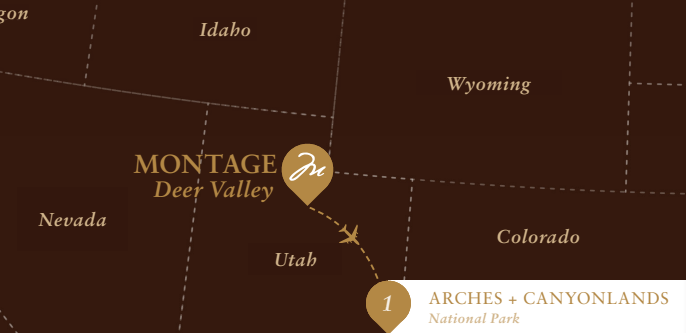

Featured EXPEDITION

MOAB

ARCHES NATIONAL PARK or CANYONLANDS NATIONAL PARK