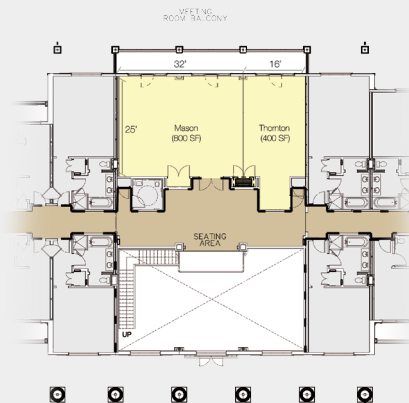

# Private Event Facilities

*Oak Ballroom*  
Seating for up to 120 guests

*River Room*  
Seating for up to 96 guests

*Wine Cellar*  
Seating for up to 48 guests

*Canoe Club*  
Seating for up to 80 guests

*May River Grill*  
Seating for up to 80 guests

*Moreland Landing*  
Seating for up to 150 guests

*Somerset Chapel*  
Seating for up to 120 guests  
for dining

*Wilson Ballroom*  
Seating for up to 450 guests

RIVER HOUSE — SECOND LEVEL

RIVER HOUSE — WINE CELLAR

INN FIRST FLOOR WILSON BALLROOM

INN SECOND FLOOR MEETING SPACE

*Montage*

PALMETTO BLUFF

477 MOUNT PELIA ROAD, BLUFFTON SOUTH CAROLINA, 29910  
(843) 706-6500 FAX (843) 706-6550

[MONTAGEHOTELS.COM](http://MONTAGEHOTELS.COM)