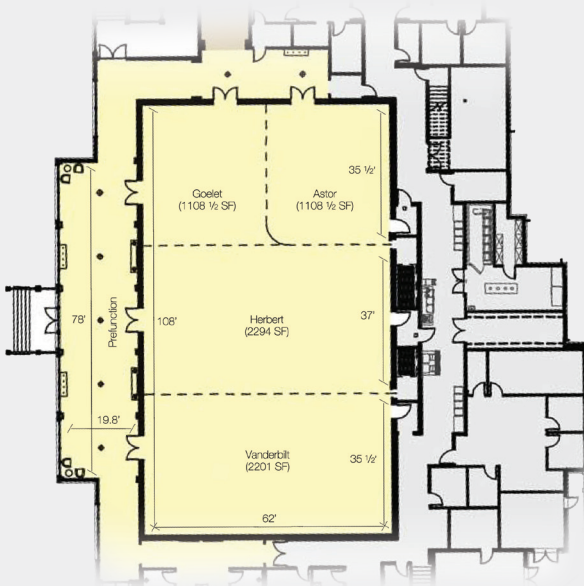

# Private Event Facilities

*Oak Ballroom*  
Seating for up to 120 guests

*River Room*  
Seating for up to 96 guests

*Wine Cellar*  
Seating for up to 48 guests

*Canoe Club*  
Seating for up to 80 guests

*May River Grill*  
Seating for up to 80 guests

*Moreland Landing*  
Seating for up to 150 guests

*Somerset Chapel*  
Seating for up to 120 guests  
for dining

*Wilson Ballroom*  
Seating for up to 450 guests

RIVER HOUSE — SECOND LEVEL

RIVER HOUSE — WINE CELLAR

INN FIRST FLOOR WILSON BALLROOM

INN SECOND FLOOR MEETING SPACE

*Montage*

PALMETTO BLUFF

477 MOUNT PELIA ROAD, BLUFFTON SOUTH CAROLINA, 29910  
(843) 706-6500 FAX (843) 706-6550

[MONTAGEHOTELS.COM](http://MONTAGEHOTELS.COM)